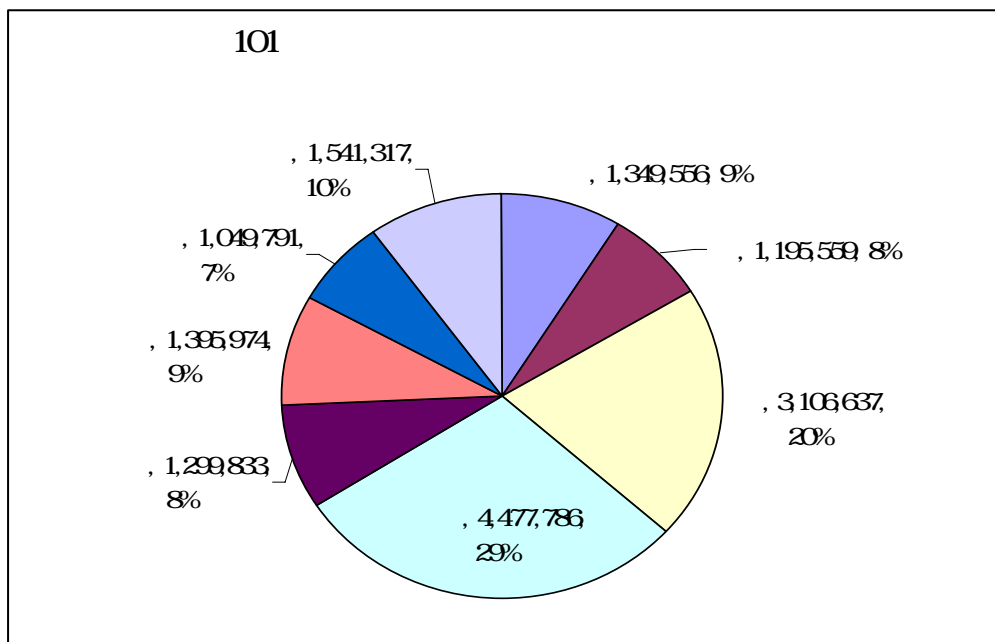

<http://taebc.lib.ntnu.edu.tw/>
<http://www.lib.ntnu.edu.tw/taebc/search.jsp>

6 6,073 4 4,173

2 1,900

<http://info.lib.tku.edu.tw/journal/>

( ) 237 54 3) 607 294 (313 (251

52) 10 <http://info.lib.tku.edu.tw/database/>

( ) 101 10%

Ebrary Academic Complete Wilson Library literature & information science Aremos Naxos spoken word library

( ) 101

<http://info.lib.tku.edu.tw/database/>

( ) (Academic Citation Index ACI

101

( )

( ) 101

(4)

4 101